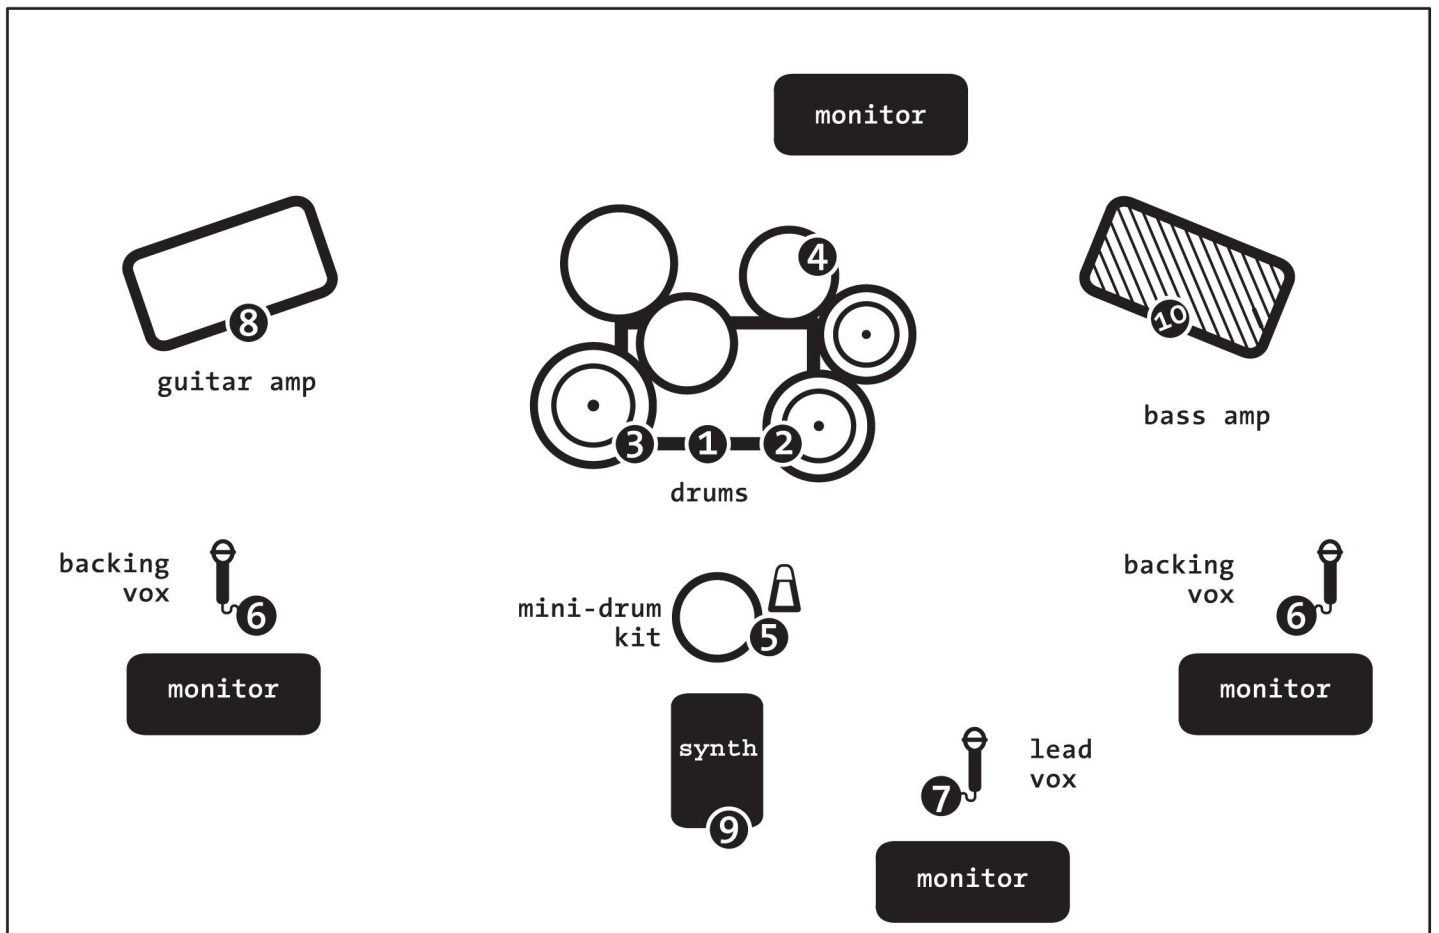

ZEMAN

Channels

- | | | | |
|---|------------|---|---------------|
| ① | kick drum | ⑥ | backing vox |
| ② | snare drum | ⑦ | lead vox d.i. |
| ③ | overhead 1 | ⑧ | guitar mic 1 |
| ④ | overhead 2 | ⑨ | synth d.i. |
| ⑤ | overhead 3 | ⑩ | bass d.i. |