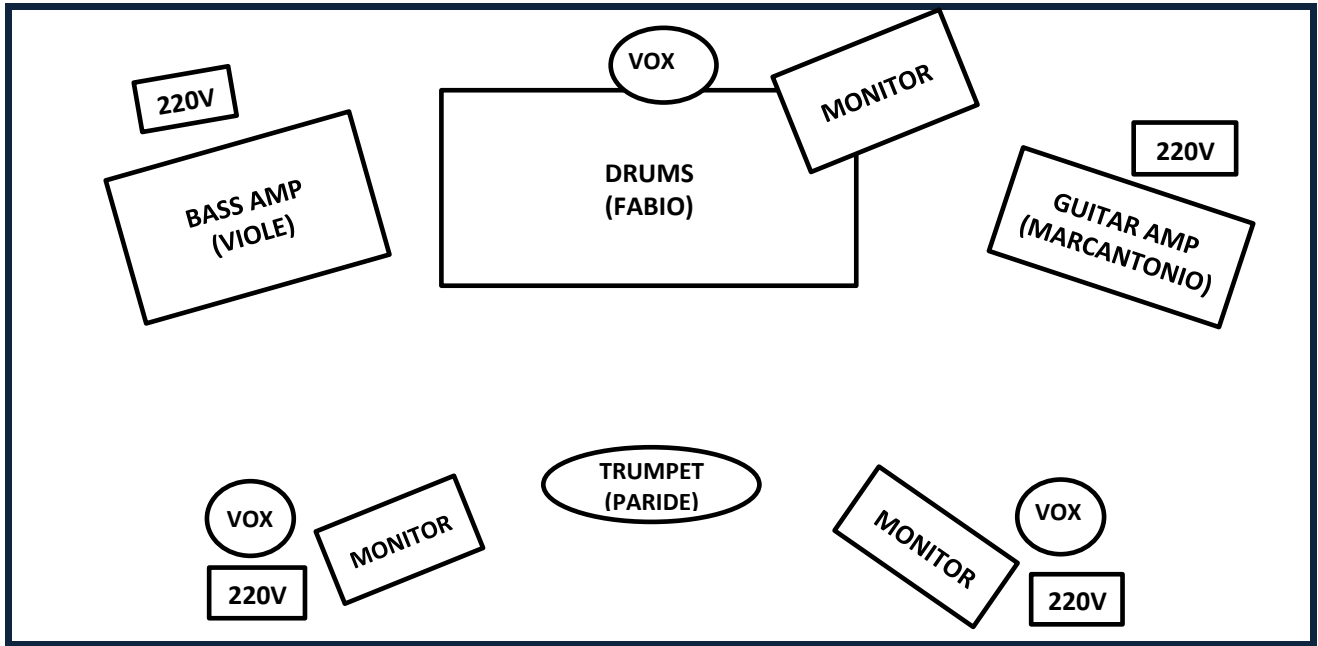

DAGS! - STAGE PLAN

DRUMS

KICK
SNARE
RACK TOM
FLOOR TOM
20" RIDE CYMBAL
18" CRASH
14" HI-HAT
10" SPLASH

BASS

4X10 AMPEG CABINET
AMPEG SVT 3 PRO 450W
(W/ DIRECT OUT)

GUITAR

LANEY VC30 212
(COMBO)

TRUMPET

MICROPHONE