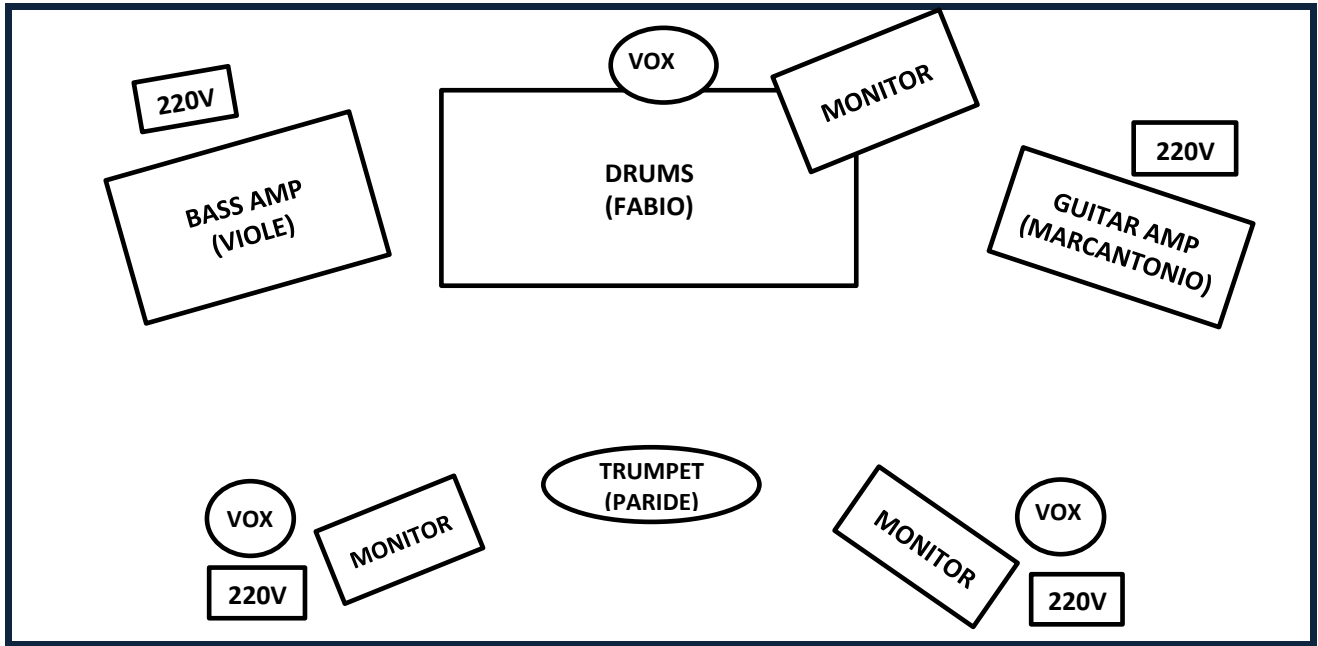

## DRUMS

KICK  
SNARE  
RACK TOM  
FLOOR TOM  
20" RIDE CYMBAL  
18" CRASH  
14" HI-HAT  
10" SPLASH

## GUITAR

LANEY VC30 212  
(COMBO)