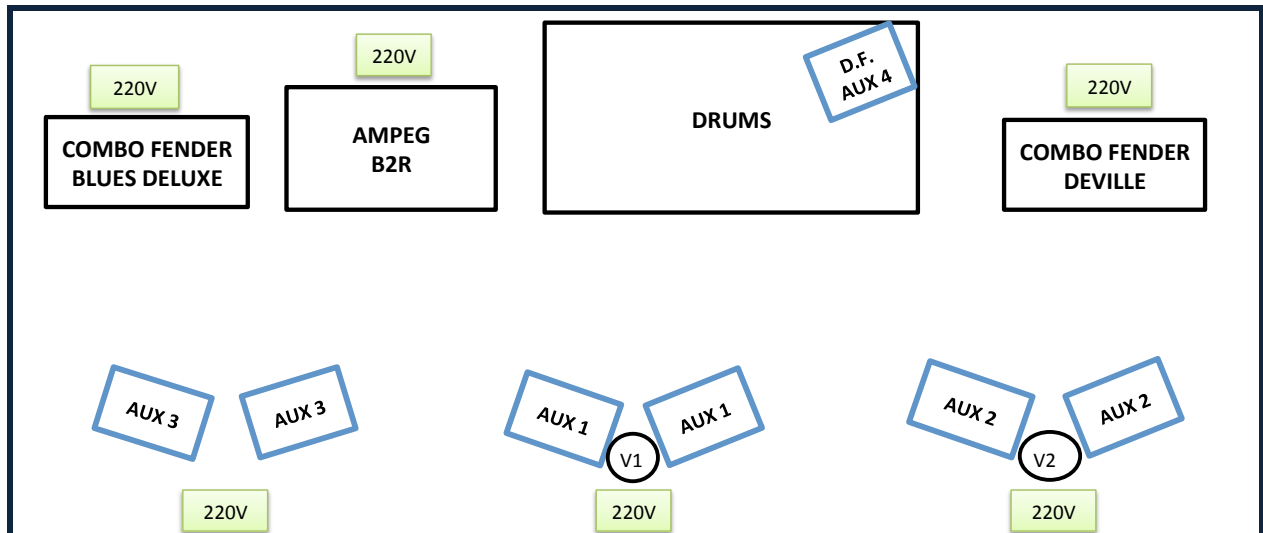

## MINNIE'S - STAGE PLAN

## MINNIE'S - CHANNEL LIST

<u>Channel</u>	<u>Instrument</u>	<u>Insert</u>
1	BASS DRUM	COMP/GATE
2	SNARE TOP	COMP/GATE
3	SNARE BOTTOM	COMP/GATE
4	H-H	COMP/GATE
5	TOM	COMP/GATE
6	F.T.	COMP/GATE
7	OH - L	-
8	OH - R	-
9	BASS D.I.	COMP/GATE
10	MARSHALL - GUIT	-
11	FENDER - GUIT	-
13	VOX 1 - LUCA	COMP/GATE
14	VOX 2 - YURI	COMP/GATE
16	FX 1 - L	-
17	FX 1 - R	-
18	FX 2 - L	-
19	FX 2 - R	-
AUX 1	WEDGE - LUCA	EQ
AUX 2	WEDGE - YURI	EQ
AUX 3	WEDGE - VIOLE	EQ
AUX 4	DRUM FILL - ALE	EQ