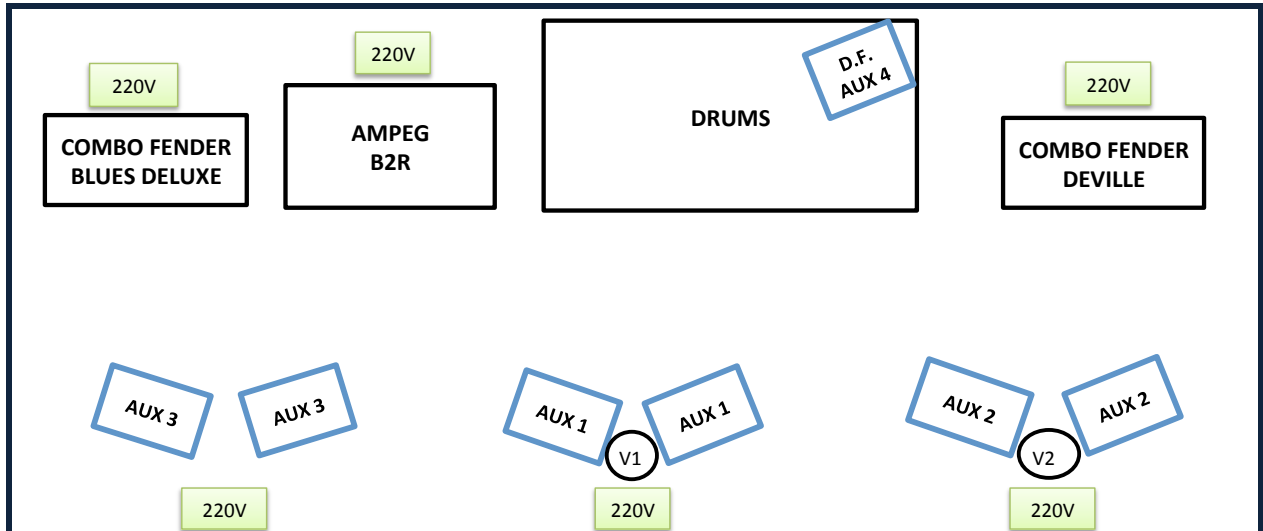

MINNIE'S - STAGE PLAN

MINNIE'S - CHANNEL LIST

<u>Channel</u>	<u>Instrument</u>	<u>Insert</u>
1	BASS DRUM	COMP/GATE
2	SNARE TOP	COMP/GATE
3	SNARE BOTTOM	COMP/GATE
4	H-H	COMP/GATE
5	TOM	COMP/GATE
6	F.T.	COMP/GATE
7	OH - L	-
8	OH - R	-
9	BASS D.I.	COMP/GATE
10	MARSHALL - GUIT	-
11	FENDER - GUIT	-
13	VOX 1 - LUCA	COMP/GATE
14	VOX 2 - YURI	COMP/GATE
16	FX 1 - L	-
17	FX 1 - R	-
18	FX 2 - L	-
19	FX 2 - R	-
AUX 1	WEDGE - LUCA	EQ
AUX 2	WEDGE - YURI	EQ
AUX 3	WEDGE - VIOLE	EQ
AUX 4	DRUM FILL - ALE	EQ